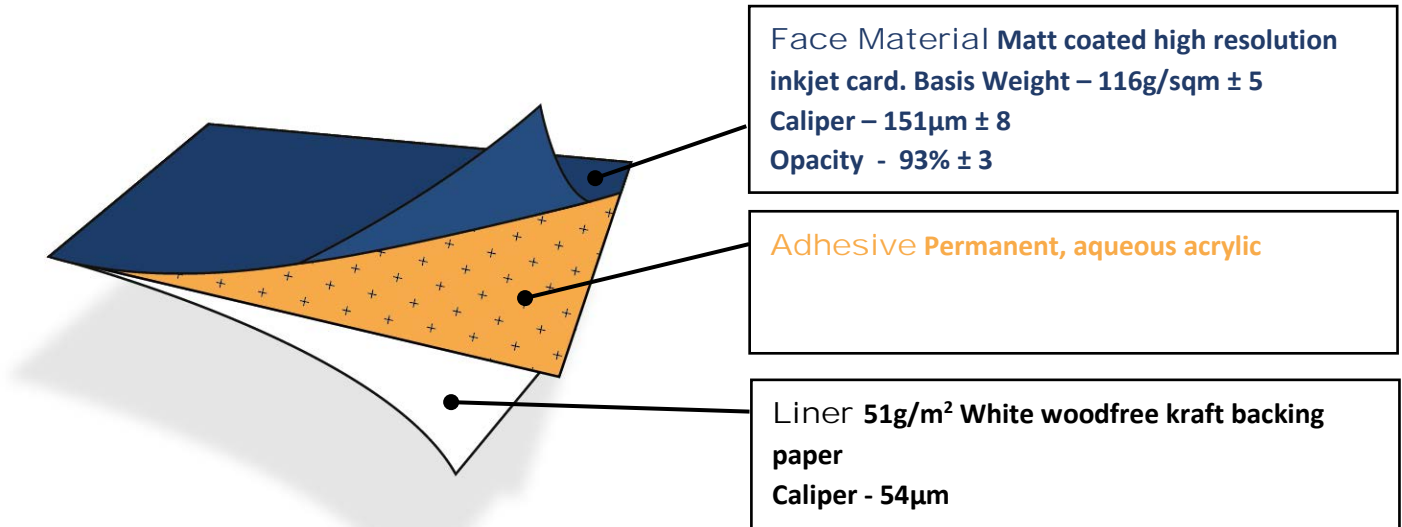

THE LABEL CENTRE

SOLUTIONS FOR THE LABELLING INDUSTRY

Data Sheet – #1183 / #1167r

MATT COLOUR INKJET CARD PERMANENT ADHESIVE

General #1183 / #1167r is a matt coated, high resolution colour inkjet card universally printable with all common dye, pigment and latex inks. It has a permanent adhesive and a white, woodfree kraft backing paper

Applications Designed for high resolution colour graphics. Ideal for event badges, warehouse tote tickets and retail tags and tickets

Application temperature Minimum 5°C

Service temperature -20°C to +80°C